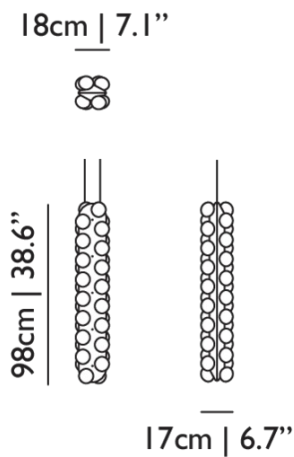

Dimensions

98cm | 38.6"

18cm | 7.1"

17cm | 6.7"

Product

WIDTH 98cm | 38.6"

HEIGHT 18cm | 7.1"

DEPTH 18cm | 7.1"

98cm | 38.6"

17cm | 6.7"

18cm | 7.1"

Product

WIDTH 98cm | 38.6"

HEIGHT 18cm | 7.1"

DEPTH 17cm | 6.7"

WEIGHT NETTO 6kg | 13.23lbs

Mains, Trailing edge, Reverse phase

See last page for more information about the dimming possibilities.

Prop Light Suspended / Double Vertical

Dimensions

Product

WIDTH 17cm | 6.7"
HEIGHT 98cm | 38.6"
DEPTH 18cm | 7.1"
WEIGHT NETTO 6kg | 13.23lbs

Packaging

WIDTH 30cm | 11.8"
HEIGHT 30cm | 11.8"
CUBAGE 0.12m³ | 4.23ft³
LENGTH 133cm | 52.4"
WEIGHT 10kg | 22.05lbs

Technical CE

ADDITIONAL

The Proplight is available in two colour temperatures: 2000K or 2700K.