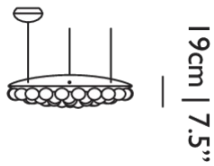

Dimensions

73cm | 28.7"

Product

WIDTH 73cm | 28.7"

HEIGHT 19cm | 7.5"

DEPTH 73cm | 28.7"

DIAMETER 73cm | 28.7"

WEIGHT NETTO 7kg | 15.43lbs