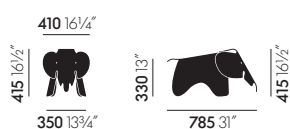

Eames Elephant

Charles & Ray Eames, 1945

vitra.

Eames Elephant

Almost no other animal is as popular as the elephant. Admired for its majestic size and loved because of its gentle nature, the elephant is an everyday presence in our lives – as a stuffed toy, storybook figure or heraldic animal. Charles and Ray Eames also succumbed to the pachyderm's charm and developed a toy elephant made of plywood in 1945. However, this piece never went into

production. Now manufactured in plastic, the Eames Elephant is available for the first time to the target group for which it was originally intended: children.

Whether as a sturdy indoor-outdoor toy or simply as an attractive object in a child's room, this friendly looking animal with prominent, oversized ears will bring delight to children and parents alike.

Materials

- **Material:** dyed-through polypropylene, matt finish.

DIMENSIONS

Eames Elephant

Surfaces and colors

Plastic

Article. No. 09148102

Vitra can be found around the globe. To find a Vitra partner in your area, go to www.vitra.com.