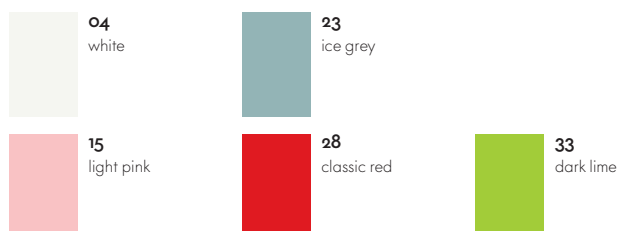

Materials

- **Material:** dyed-through polypropylene, matt finish.

DIMENSIONS

Eames Elephant

Surfaces and colors

Plastic

Article. No. 09148102

Vitra can be found around the globe. To find a Vitra partner in your area, go to www.vitra.com.