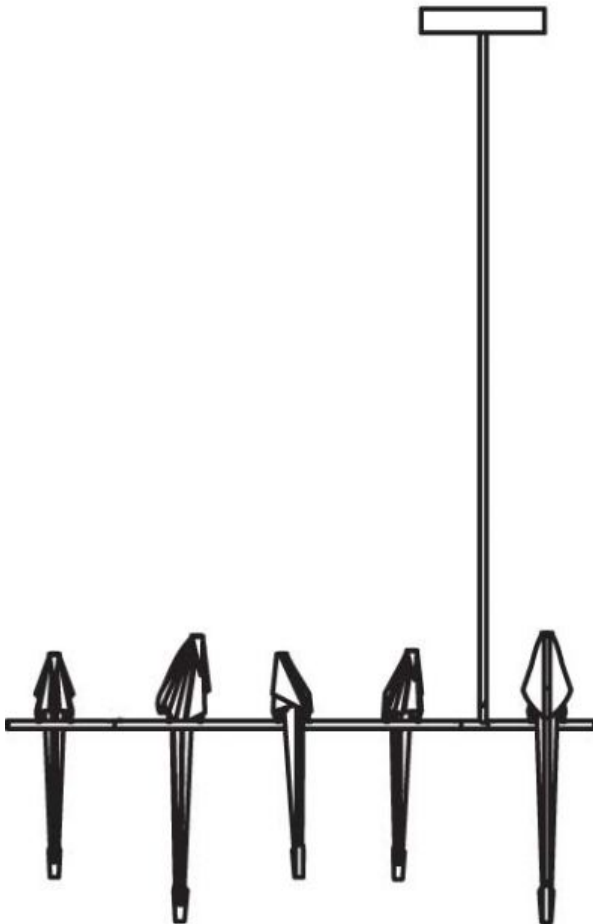

**Canopy:**  
Ø20,5cm | 8,1" x 4,2cm | 1,7" in matching brass colour.

---

### Suspension poles

You can adjust the length of the suspension pole. Enclosed there are 6 parts of suspension poles in 3 different sizes: 2x10cm (3.9"), 2x15 cm (5.9"), 2x50cm (19.6"). Total 1.5M | 4.9". Additional poles are available on special request.

## Packaging

H 53 cm | 21,2"  
W 34 cm | 13,6"  
D 115 cm | 46"

Colli 1/1

With packaging:  
8 KG | 18 lb

---

## dimensions

100cm | 39.4"

---

35cm | 13.8"

---

51cm | 20.1"

---