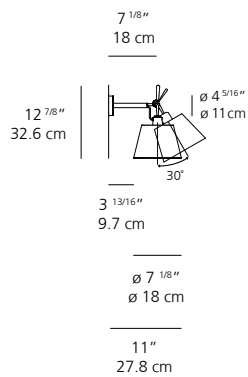

TOLOMEO SHADE WALL

TOLOMEO SHADE 7" WALL

EMISSION

adjustable direct and diffused

LIGHT SOURCE

LED, CFL, INC
max 60W E26/A19

DIMMING FEATURE

on/off switch on lampholder

- aluminum/parchment
- aluminum/fiber

CERTIFICATIONS

c.UL.us listed

TOLOMEO SHADE 10" WALL

EMISSION

adjustable direct and diffused

LIGHT SOURCE

LED, CFL, INC
max 100W E26/A19