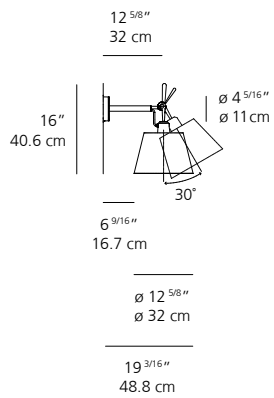

TOLOMEO SHADE 12" WALL

EMISSION

adjustable direct and diffused

LIGHT SOURCE

LED, CFL, INC
max 100W E26/A19

DIMMING FEATURE

on/off switch on lampholder

- aluminum/parchment
- aluminum/fiber

CERTIFICATIONS

c.UL.us listed