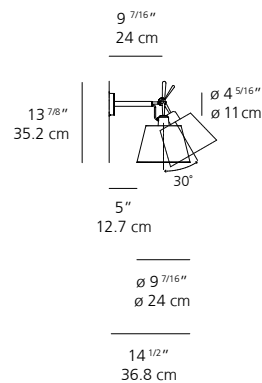

DIMMING FEATURE

on/off switch on lampholder

- aluminum/parchment
- aluminum/fiber

CERTIFICATIONS

c.UL.us listed