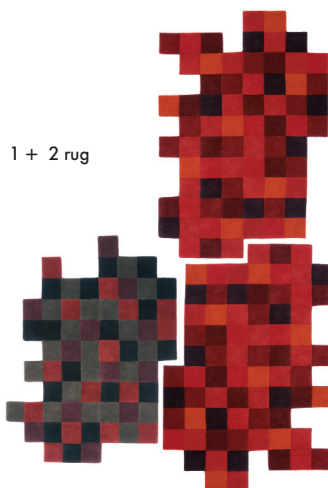

184x276

184x276

184x276

Do-Lo-Rez 2

207x253

207x253

207x253

Composiciones · Compositions

1 rug

1 + 1 rug

1 + 2 rug

Fibre 100% New Zealand Wool · Manufacture Handmade · Technique Hand tufted · Density 46.500 knots/m² · Wool pile height 8 - 15 - 30 - mm · Total height 36 mm · Weight 5 kg/m²

 No dry-cleaning