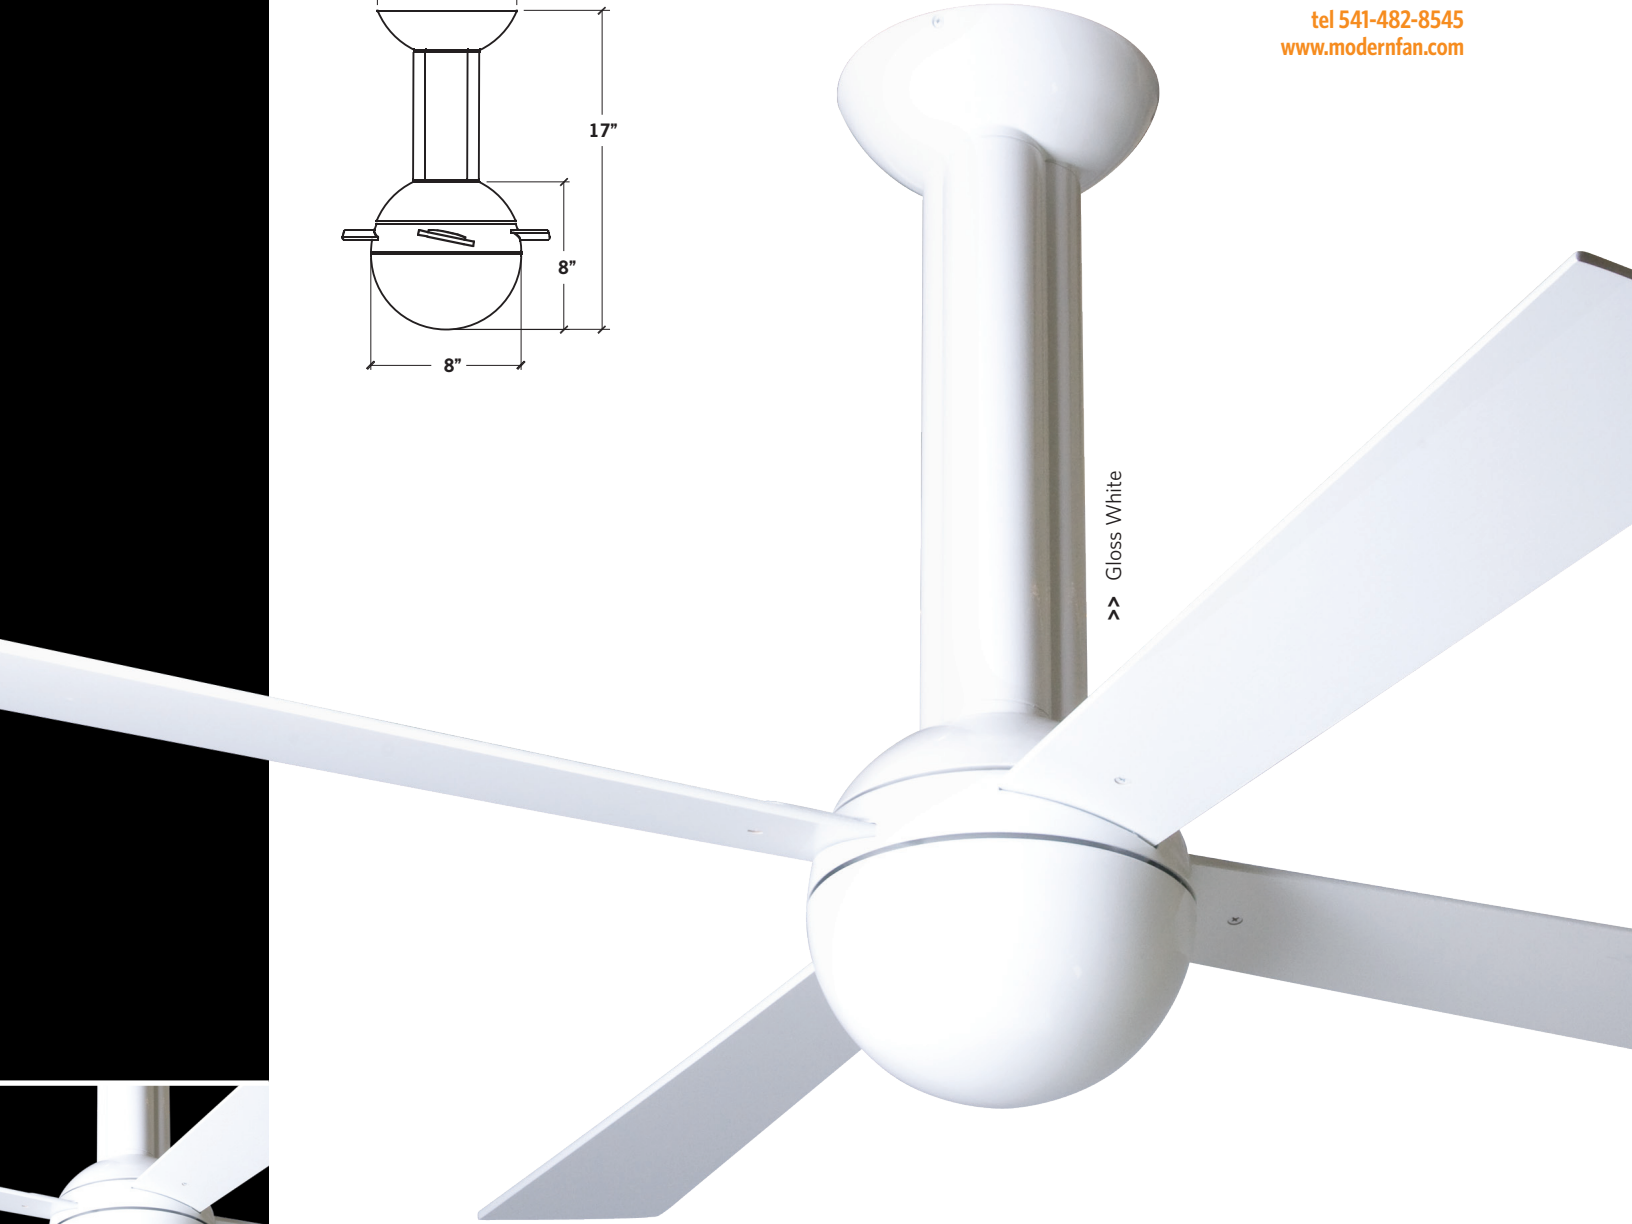

Energy Information

(52" at high speed)

AIRFLOW
5481
 Cubic Feet Per Minute

ELECTRICITY USE
71
 Watts (excludes lights)

AIRFLOW EFFICIENCY
78
 Cubic Feet Per Minute Per Watt

tel 541-482-8545
 www.modernfan.com

>> Gloss White

Gloss White

Brushed Aluminum with
 650/651 Light

Stratos

Ships in 17" overall configuration.
 Optional down rods available.

#STR-	Finish	Blade Diameter	Blade Color	Light Option	Control Option
	▲ GW Gloss White ▲ BA Brushed Aluminum	▲ 52 52" Span ▲ 42 42" Span	▲ WH White ▲ AL Aluminum ▲ MP Maple	▲ NL No Light ▲ 650 75w G9 Halogen ▲ 651 18w GU24 Energy Saving CFL	▲ NC No Control ▲ 001 Fan Speed Only ▲ 002 Fan & Light - 3 Wire ▲ 003 Handheld Remote ▲ 004 Fan & Light - 2 Wire ▲ 005 Wall/Remote Combo

Stratos Special Notes

1. Requires an adapter for sloped ceilings.
2. The #650/#651 light kit adds 1-inch to length of this fan.