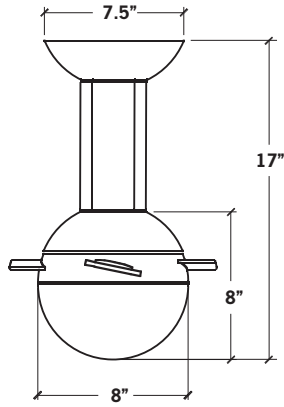

Energy Information

(52" at high speed)

AIRFLOW
5481
 Cubic Feet Per Minute

ELECTRICITY USE
71
 Watts (excludes lights)

AIRFLOW EFFICIENCY
78
 Cubic Feet Per Minute Per Watt

tel 541-482-8545
 www.modernfan.com

>> Gloss White

Gloss White

Brushed Aluminum with
 650/651 Light

Stratos

Ships in 17" overall configuration.
 Optional down rods available.

#STR-	Finish	Blade Diameter	Blade Color	Light Option	Control Option
	▲ GW Gloss White ▲ BA Brushed Aluminum	▲ 52 52" Span ▲ 42 42" Span	▲ WH White ▲ AL Aluminum ▲ MP Maple	▲ NL No Light ▲ 650 75w G9 Halogen ▲ 651 18w GU24 Energy Saving CFL	▲ NC No Control ▲ 001 Fan Speed Only ▲ 002 Fan & Light - 3 Wire ▲ 003 Handheld Remote ▲ 004 Fan & Light - 2 Wire ▲ 005 Wall/Remote Combo