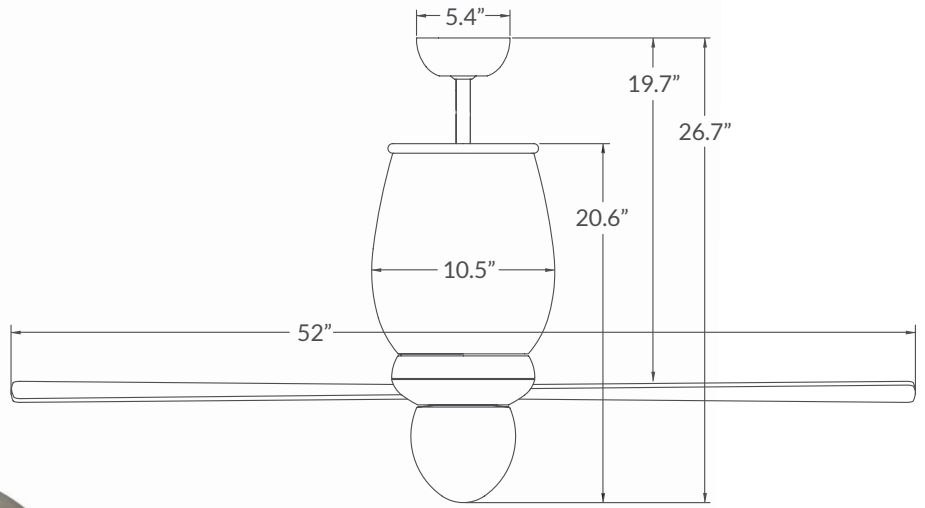

tel 541-482-8545
www.modernfan.com

Gloss White
^

Energy Information

(52" at high speed)

AIRFLOW 6285 Cubic Feet Per Minute	ELECTRICITY USE 67 Watts (excludes lights)	AIRFLOW EFFICIENCY 93 Cubic Feet Per Minute Per Watt
--	--	--

Lumina

Includes 14" down rod, yielding 26.7" overall length.
Optional down rods available.

#LUM	Finish	Blade Span	Blade Color	Light Option	Control Option
	^ GW Gloss White	^ 52 52" Span	^ WH White	^ LED Multi LED	^ 002 Fan & Light - 3 Wire 003 Handheld Remote 004 Fan & Light - 2 Wire 005 Wall/Remote Combo

Lumina Special Notes

1. Requires 9-foot ceiling or higher.