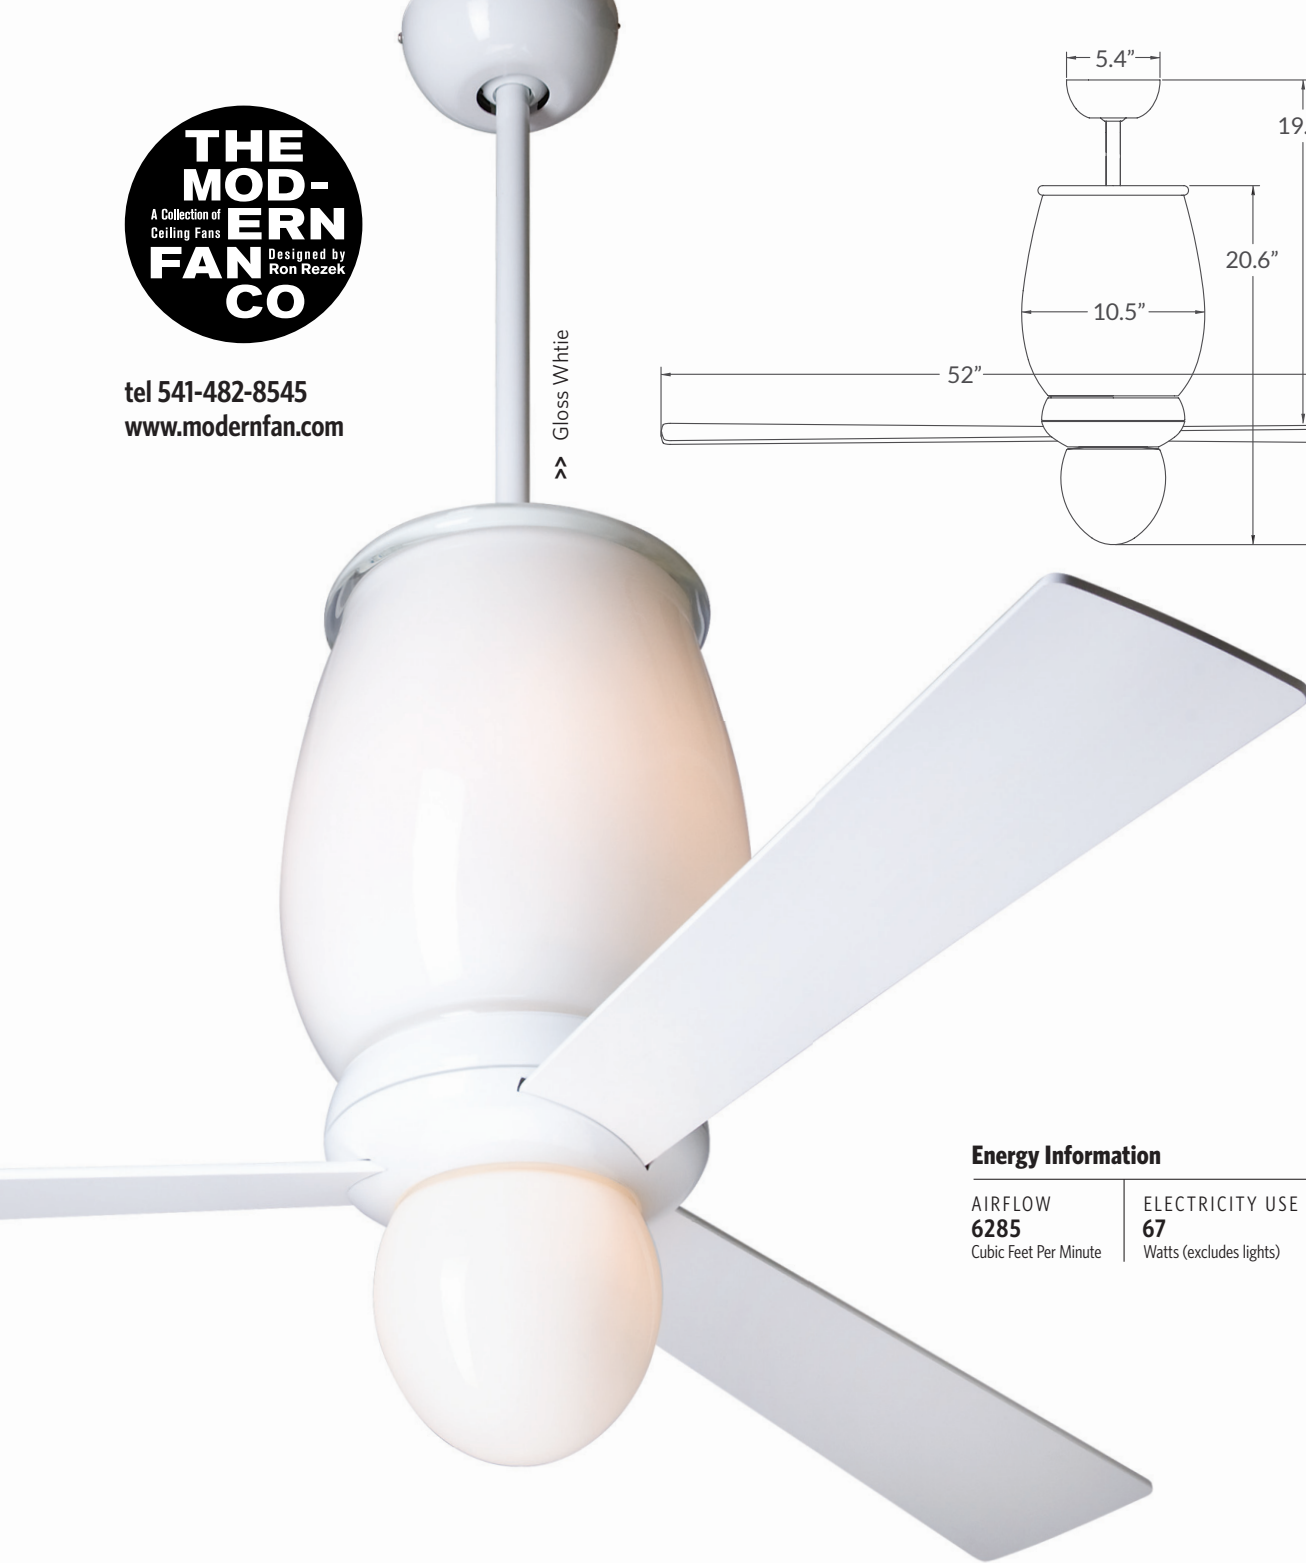

tel 541-482-8545
www.modernfan.com

Gloss White
^

Energy Information

(52" at high speed)

AIRFLOW 6285 Cubic Feet Per Minute	ELECTRICITY USE 67 Watts (excludes lights)	AIRFLOW EFFICIENCY 93 Cubic Feet Per Minute Per Watt
--	--	--

Lumina

Includes 14" down rod, yielding 26.7" overall length.
Optional down rods available.

#LUM	Finish	Blade Span	Blade Color	Light Option	Control Option
	^ GW Gloss White	^ 52 52" Span	^ WH White	^ LED Multi LED	^ 002 Fan & Light - 3 Wire 003 Handheld Remote 004 Fan & Light - 2 Wire 005 Wall/Remote Combo

Lumina Special Notes

1. Requires 9-foot ceiling or higher.