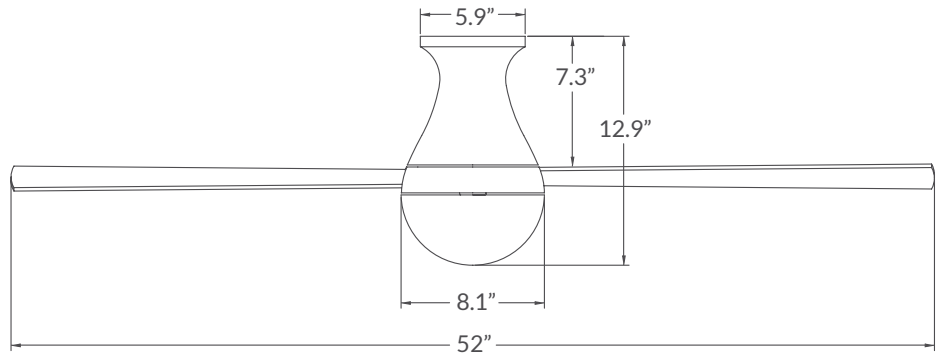

tel 541-482-8545
www.modernfan.com

Energy Information

(52" at high speed)

AIRFLOW
5837
Cubic Feet Per Minute

ELECTRICITY USE
71
Watts (excludes lights)

AIRFLOW EFFICIENCY
82
Cubic Feet Per Minute Per Watt

Brushed Aluminum

Gloss White with 652 Light

Ball Flush

Ships in 12.9" overall configuration.

	Finish	Blade Span	Blade Color	Light Option	Control Option
#BAL-FM					
	GW Gloss White BA Brushed Aluminum	52 52" Span 42 42" Span	WH White AL Aluminum MP Maple	NL No Light 652 20W LED	001 Fan Speed Only 002 Fan & Light - 3 Wire 003 Handheld Remote 004 Fan & Light - 2 Wire 005 Wall/Remote Combo