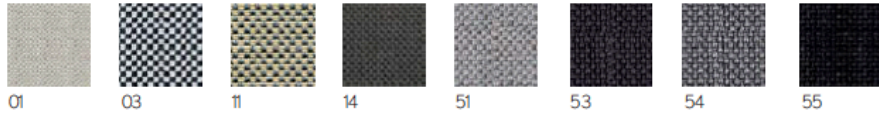

AVAILABLE COLORS FOR THE UPHOLSTERY

The sides and top of the cushions are upholstered in outdoor fabrics: Vinyl, CREVIN, SUNBRELLA.

**VINYL**

Use neutral soap.

**CREVIN DUO**

Use neutral soap.

**SUNBRELLA SLING**