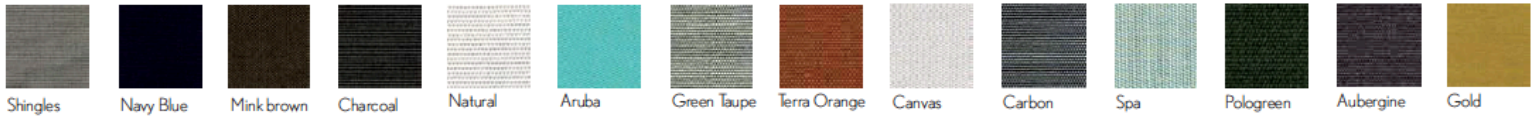

SUNBRELLA SOLIDS