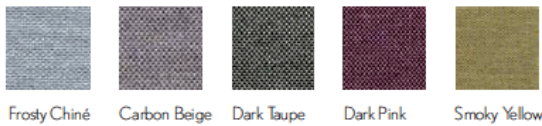

SUNBRELLA NATTÉ

WASHING SYMBOLS

Washing Instructions

Hand wash at a maximum temperature of 30 °C. Do not rub or wring the garment.

Machine wash at a maximum temperature of 40 °C.

Do not wash.

Ironing.

Iron at a maximum temperature of 100 °C.

Do not iron.

Drying.

Do not tumble dry.