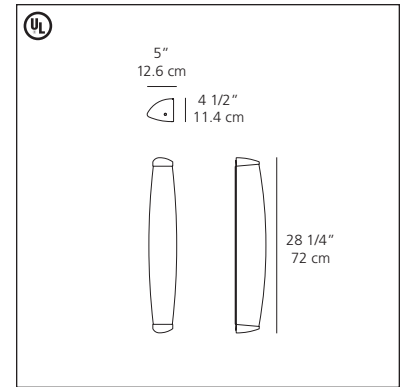

# Artemide® Telefo HBG wall

Örni Halloween

Wall mounted luminaire for diffused incandescent or fluorescent lighting, particularly suited for bathroom mirror applications.

- diffuser in etched white opaline handblown glass
- terminal caps in chromed die-cast aluminum
- concealed back plate in white lacquered steel for direct wall mounting to rigid wall surface over standard electrical junction boxes