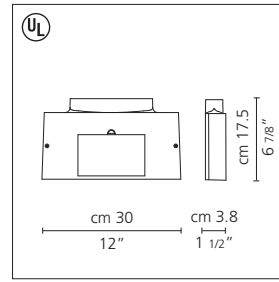

Surf 30-46-60 sconce

Neil Poulton

Wall mounted luminaires for indirect halogen or fluorescent lighting, available in three sizes according to selected lamping:

- surf 30: 12" HAL
- surf 46: 18" FLU
- surf 60: 24" FLU

- body in die-cast aluminum with matte white or light grey powder coated finish
- high efficiency reflector in anodized aluminum with halogen lamp glass protector
- wall support bracket mounting to standard electrical junction boxes
- fluorescent version equipped with thermally protected, class P, high power factor 120V electronic ballast (277V optional)

- 2x55W (2G11/T5).....