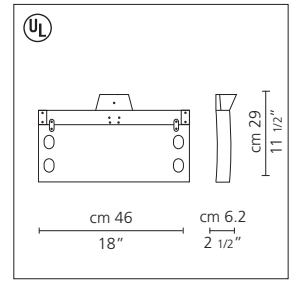

Surf 46 sconce