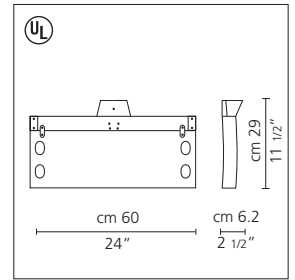

fluorescent source

- 2x36/39W (2G11/T5).....

Surf 60 sconce

fluorescent source

- 2x55W (2G11/T5).....