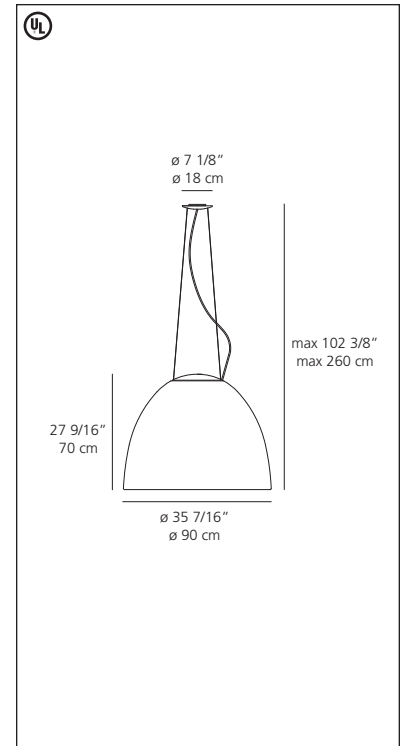

Artemide

Nur 1618 Hal suspension Nur 1618 FLU suspension

Ernesto Gismondi 2008

Cable suspended luminaires providing direct halogen or fluorescent lighting with subtle indirect lighting.

- large deep domed diffuser in spun aluminum, available in charcoal grey or natural aluminum finish with sanded glass at top of dome
- ceiling canopy in steel with thermoplastic cover in grey
- suspension cables in stainless steel
- mounting to standard electrical junction boxes

eco♥design

Nur 1618 HAL suspension

halogen source

- 2 x 500W (R7S/T3) supplied.....

Nur 1618 FLU suspension

fluorescent source

- 4 x 42W (GX24q-4/T4).....