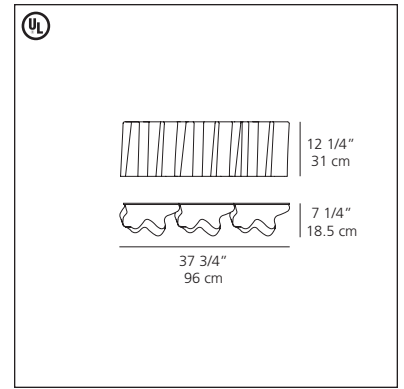

**Logico wall single**

**incandescent source**

- 2 x 75W (E26/A19).....

or

**fluorescent source**

- 2 x 18W (G24q-2/T4).....

**Logico wall triple**

**incandescent source**