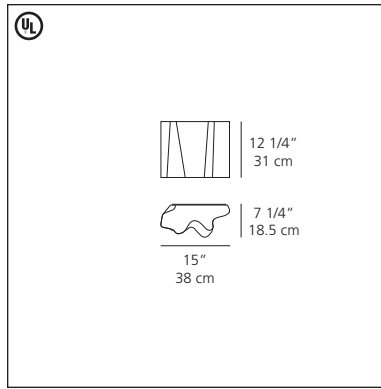

Logico wall
Logico mini wall
Logico micro wall

Michele De Lucchi, Gerald Reichert

Wall mounted luminaires for diffused incandescent or fluorescent lighting for applications with a single diffuser unit or with an assembly of three diffuser units in a horizontal linear configuration.

- diffuser in handblown glass with satined finish
- concealed wall plate support in silver grey lacquered steel
- mounting to standard electrical junction boxes and with provisions for additional wall fastening for the triple configurations
- can be mounted in downwards or upwards position with supplied clip

Logico wall single

incandescent source

- 2 x 75W (E26/A19).....

or

fluorescent source

- 2 x 18W (G24q-2/T4).....