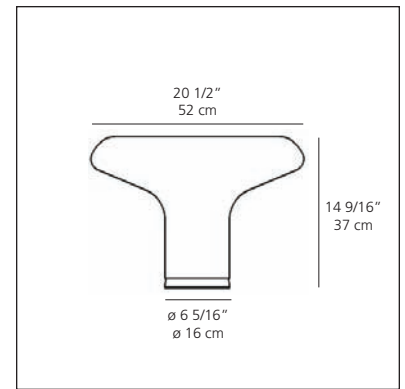

- body and diffuser in blown smoked Murano glass
- dimmer switch on cord
- base in polished metal

Lesbo table

incandescent source

- 1 x 75W (E26/A19).....

**Artemide**  
modern classic