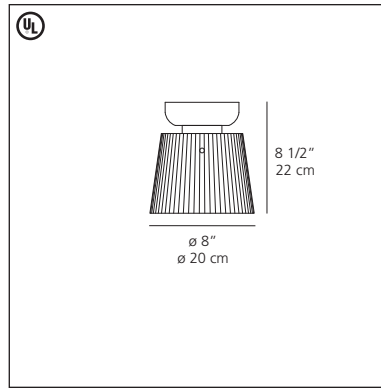

Jupe 8-11 classic ceiling

Peclar Nalbandian, Guy Burr

Ceiling mounted luminaires for diffused incandescent or fluorescent lighting.

- diffuser in molded, ribbed, white glass
- ceiling canopy and diffuser supports in chromed steel
- mounting to standard electrical junction boxes
- ballast for fluorescent versions housed in ceiling canopy
- optional anti-glare shield in frosted acrylic