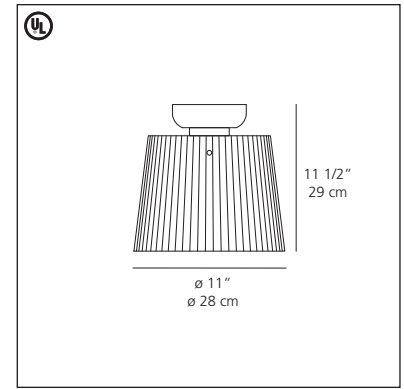

Jupe 11 classic ceiling