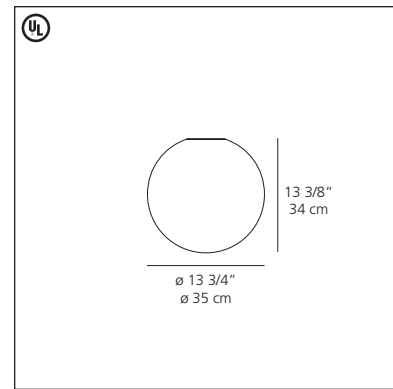

Dioscuri 35 wall/ceiling