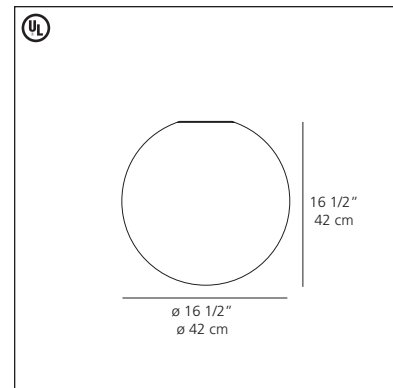

fluorescent source

- 1 x 18W (GX24q-2/T4).....
- or
- 1 x 26W (GX24q-3/T4).....

Dioscuri 42 wall/ceiling