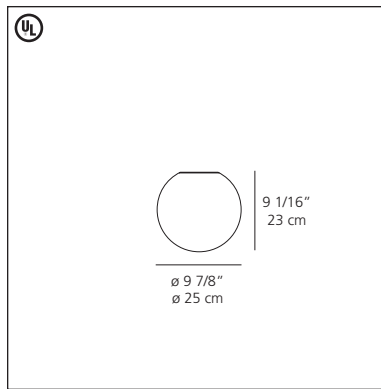

Dioscuri 25-35-42 wall/ceiling

Michele De Lucchi

Wall or ceiling mounted luminaires for diffused incandescent or fluorescent lighting, U.L. listed for wet locations and suitable for indoor and outdoor applications.

- a minimalistic design featuring a classic globe and a hidden supporting structure
- globe diffuser in etched white handblown glass
- concealed mounting plate in white polycarbonate
- mounting to standard electrical junction boxes
- newly redesigned to incorporate compact fluorescent option utilizing GU24 base with integrated ballast and lamp holder

Awards

Design Innovationen Design
Zentrum Nordrhein Westfalen
Reddot Design Award
2000 - Essen (Deutschland)

Design Plus Light + Buidling
2000 - Frankfurt am Main (Deutschland)

eco♥design

Dioscuri 25 wall/ceiling

incandescent source

- 1 x 100W (E26/A19).....

or

fluorescent source

- 1 x 13W (GX24q-1/T4).....
- or
- 1 x 18W (GX24q-2/T4).....