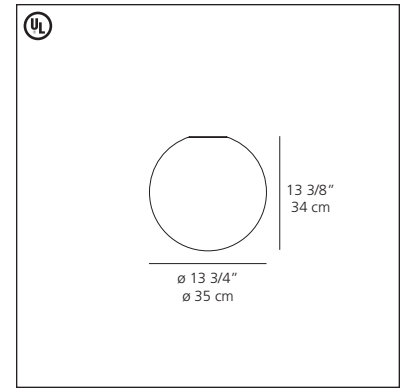

Dioscuri 35 wall/ceiling