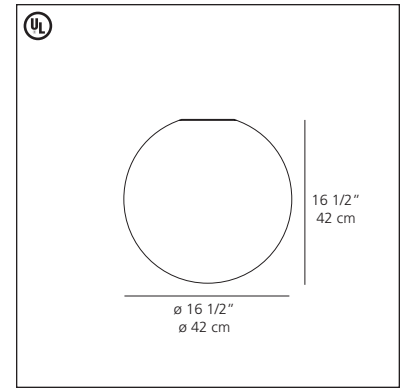

fluorescent source

- 1 x 18W (GX24q-2/T4).....
- or
- 1 x 26W (GX24q-3/T4).....

Dioscuri 42 wall/ceiling