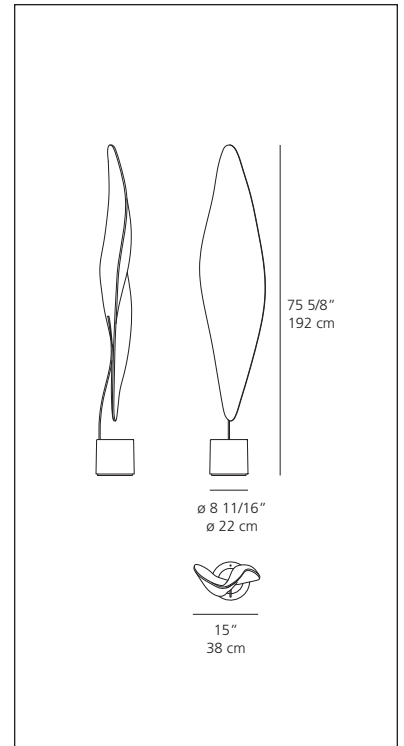

Cosmic Leaf floor

Ross Lovegrove

Floor standing luminaire for diffused halogen lighting.

- diffuser in textured transparent methacrylate
- structure in chromed steel
- base in light grey brushed aluminum