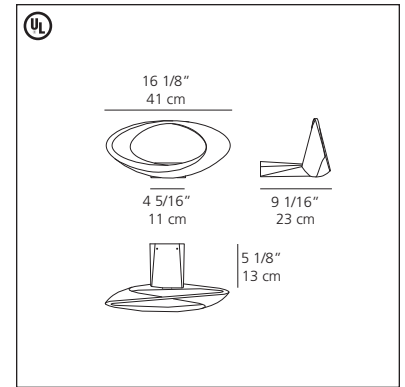

# Artemide® Cabildo wall

Eric Solé 2008

Wall mounted luminaire for indirect and diffused halogen lighting.

- upper body structure and wall support in die-cast aluminum in painted white finish
- specular aluminum reflector and lamp concealed in the inner curve of the structure
- lamp shielded by frosted glass guard
- wall support bracket mounting to standard electrical junction boxes