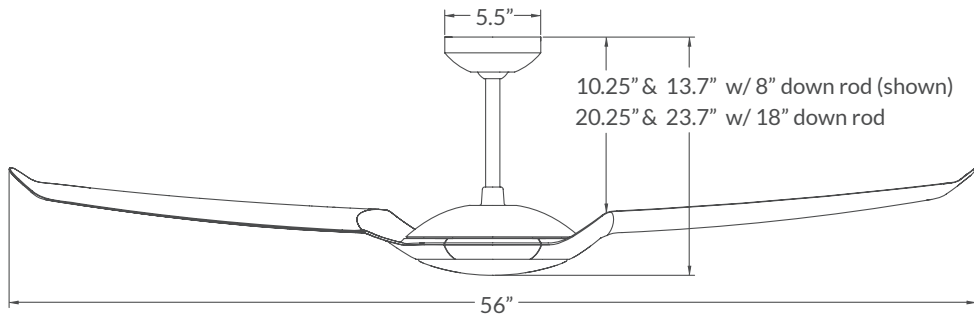

Bright Nickel

Dark Bronze with Dark Blades

**Energy Information**

(56" at high speed)

AIRFLOW

**7151**

Cubic Feet Per Minute

ELECTRICITY USE

**32**

Watts (excludes lights)

AIRFLOW EFFICIENCY

**225**

Cubic Feet Per Minute Per Watt

tel 541-482-8545  
www.modernfan.com

Gloss White

Dark Bronze with 570 Light

**IC/Air2**

Includes 8" and 18" down rods, yielding 13.7" or 23.7" overall lengths.  
Optional down rods available.

	Finish	Blade Span	Blade Color	Light Option	Control Option
<b>#IC2</b>					
	▲ <b>BN</b> Bright Nickel ▲ <b>DB</b> Dark Bronze ▲ <b>GW</b> Gloss White	▲ <b>56</b> 56" Span	▲ <b>NK</b> Nickel ▲ <b>DK</b> Dark ▲ <b>WH</b> White ▲ <b>CL</b> Clear ▲ <b>EB</b> Ebony ▲ <b>GY</b> Graywash ▲ <b>MG</b> Mahogany ▲ <b>MP</b> Maple ▲ <b>WW</b> Whitewash	▲ <b>NL</b> No Light ▲ <b>570</b> 20W LED	▲ <b>WC</b> Fan Speed Only ▲ <b>RC</b> Remote Control ▲ <b>CC</b> Combo Wall/Remote