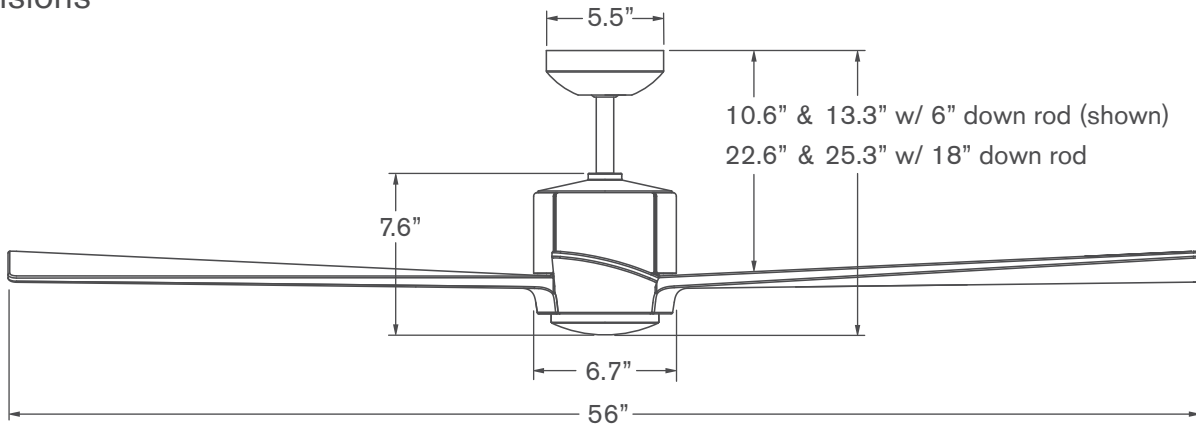

Dimensions

Specifications

- 6-speed, reversible DC motor
- Die cast aluminum construction
- 56" span, solid wood blades
- Includes 6" and 18" down rods (longer options also available)
- Optional LED light: 17W, 90 CRI, 3000K, 1530 lumens (dimmable) behind opal glass diffuser; adds 0.75" to length of fan; CA Title 24, JA8-2019 compliant
- Slope compatible up to 20°; adapter available for slopes up to 45°
- Designed by The Modern Fan Company
- ETL listed for dry and damp locations
- Weight: 13.0 lbs (5.9 kgs)

DOWN RODS

The Nouveau DC ships standard with 6" and 18" down rods. Use the following part numbers to order accessory down rods.

#DRD	Finish	Length
-	-	-
▲	▲	▲
MW	Matte White	12 12"
GT	Graphite	24 24"
DB	Dark Bronze	36 36"
		48 48"
		60 60"
		72 72"