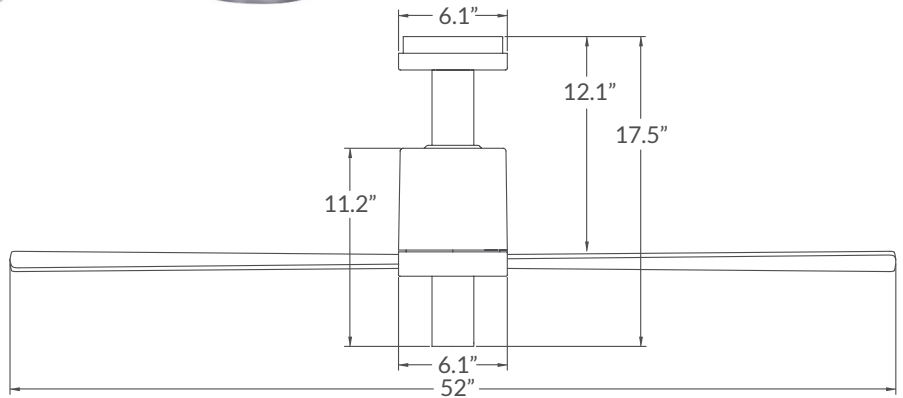

Aluminum / Anthracite

Gloss White

Aluminum/Anthracite with 151 Light

**Pensi**

**Ships in 17" overall configuration.**  
Optional down rods available.

	Finish	Blade Span	Blade Color	Light Option	Control Option
#PEN-					
	<b>GW</b> Gloss White <b>AA</b> Aluminum / Anthracite	<b>52</b> 52" Span	<b>WH</b> White <b>AL</b> Aluminum	<b>NL</b> No Light <b>151</b> 6.5 W GU10 LED	<b>001</b> Fan Speed Only <b>002</b> Fan & Light - 3 Wire <b>003</b> Handheld Remote <b>004</b> Fan & Light - 2 Wire <b>005</b> Wall/Remote Combo