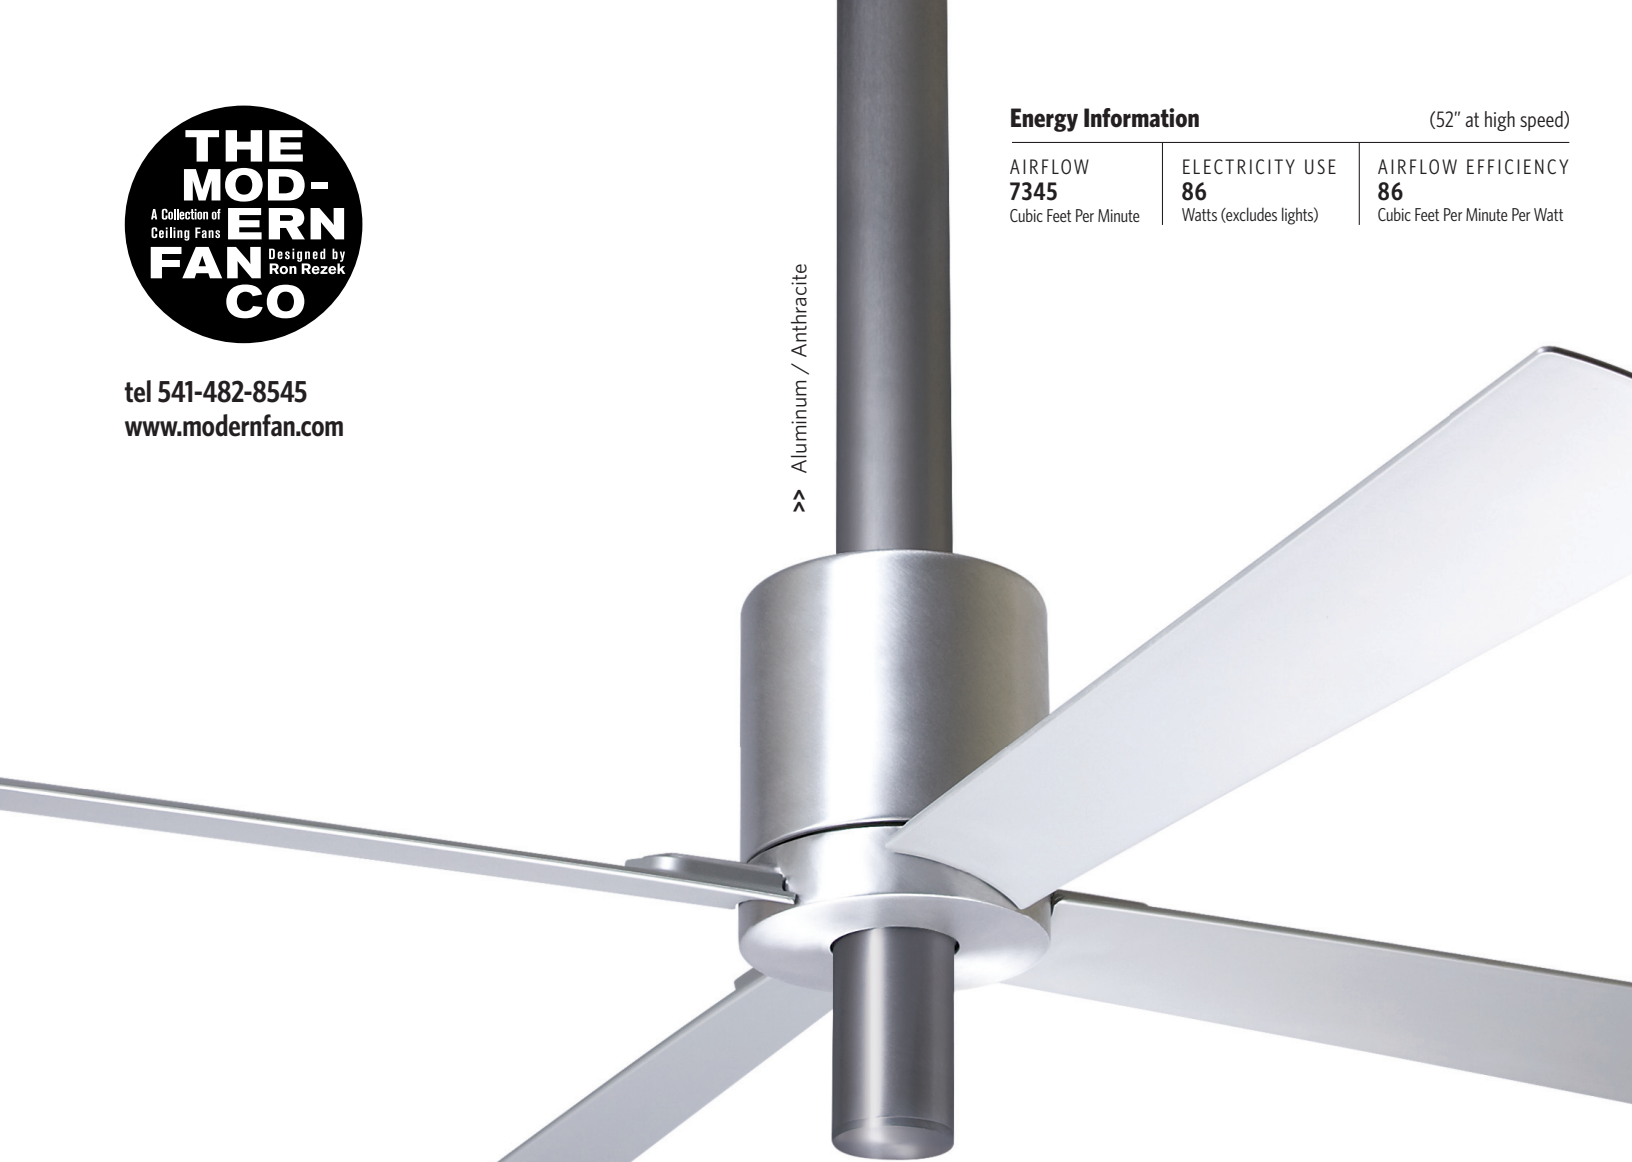

tel 541-482-8545  
www.modernfan.com

**Energy Information**

(52" at high speed)

AIRFLOW  
**7345**  
Cubic Feet Per Minute

ELECTRICITY USE  
**86**  
Watts (excludes lights)

AIRFLOW EFFICIENCY  
**86**  
Cubic Feet Per Minute Per Watt

Aluminum / Anthracite

Gloss White

Aluminum/Anthracite with 151 Light

**Pensi**

**Ships in 17" overall configuration.**  
Optional down rods available.

	Finish	Blade Span	Blade Color	Light Option	Control Option
#PEN-					
	<b>GW</b> Gloss White <b>AA</b> Aluminum / Anthracite	<b>52</b> 52" Span	<b>WH</b> White <b>AL</b> Aluminum	<b>NL</b> No Light <b>151</b> 6.5 W GU10 LED	<b>001</b> Fan Speed Only <b>002</b> Fan & Light - 3 Wire <b>003</b> Handheld Remote <b>004</b> Fan & Light - 2 Wire <b>005</b> Wall/Remote Combo

**Pensi Special Notes**

1. Not suitable for sloped ceilings.
2. Features injection molded plastic blades.