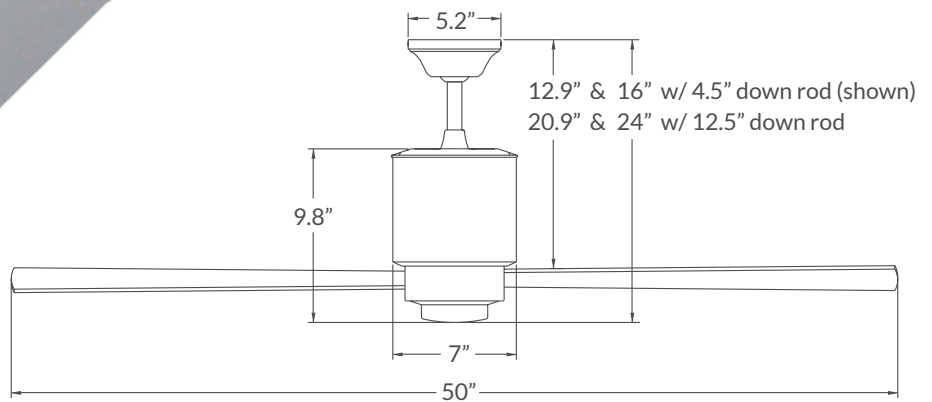

Watts (excludes lights)

AIRFLOW EFFICIENCY
89

Cubic Feet Per Minute Per Watt

Gloss White

Bright Nickel with 552 Light and Optional Hugger Adapter

Lapa

Includes 4.5" and 12.5" down rods, yielding 16" or 24" overall lengths.
Optional down rods and hugger adapter available.