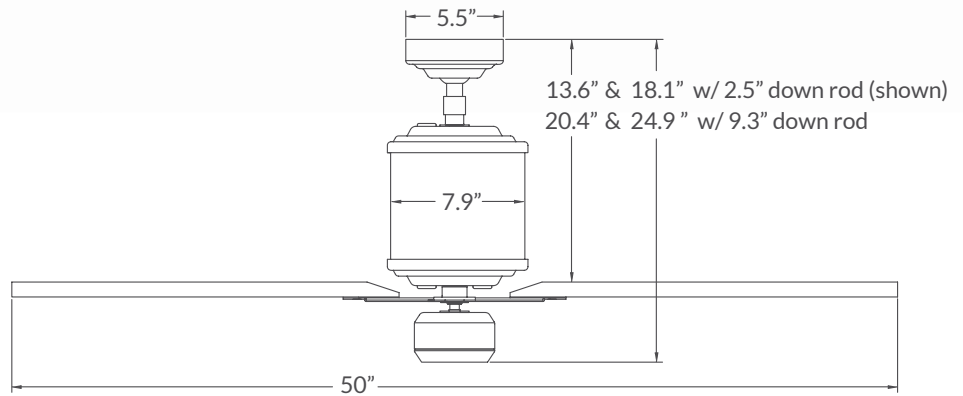

tel 541-482-8545
www.modernfan.com

Energy Information

(50" at high speed)

AIRFLOW
6346
Cubic Feet Per Minute

ELECTRICITY USE
85
Watts (excludes lights)

AIRFLOW EFFICIENCY
74
Cubic Feet Per Minute Per Watt

Galvanized with
White Blades
^^

Industry

Includes 2.5" and 9" down rods, yielding 18.1" or 24.9" overall lengths.
Optional down rods available.

	Finish	Blade Span	Blade Color	Light Option	Control Option
#IND-					
	▲ GV Galvanized	▲ 50 50" Span	▲ WH White SV Silver BK Black MP Maple	▲ NL No Light 954 17W LED	▲ 001 Fan Speed Only 002 Fan & Light - 3 Wire 003 Handheld Remote 004 Fan & Light - 2 Wire 005 Wall/Remote Combo