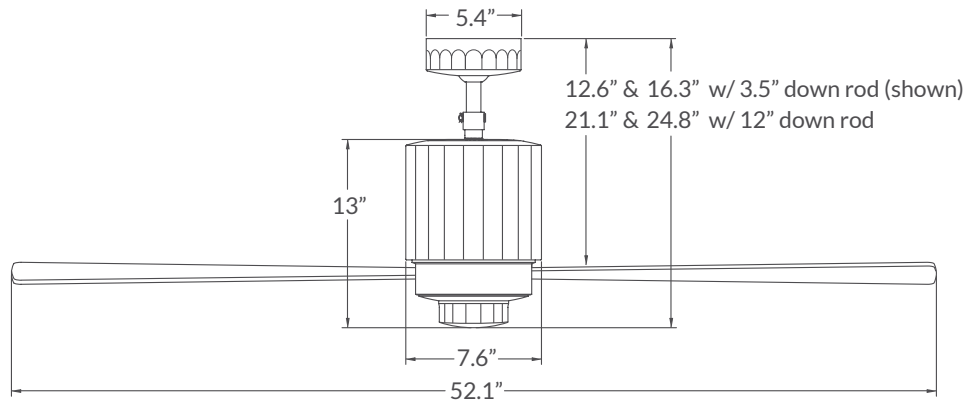

Gloss White

Textured Nickel with 752 Light

Flute

Includes 3.5" and 12" down rods, yielding 16.3" or 24.8" overall lengths.
Optional down rods available.

	Finish	Blade Span	Blade Color	Light Option	Control Option
#FLU					
	▲ ▲ GW Gloss White TN Textured Nickel DB Dark Bronze	▲ 52 52" Span	▲ WH White NK Nickel BK Black MP Maple MG Mahogany	▲ NL No Light 752 17W LED	001 Fan Speed Only 002 Fan & Light - 3 Wire 003 Handheld Remote 004 Fan & Light - 2 Wire 005 Wall/Remote Combo

Flute Special Notes

- The #752 light kit adds 3-inches to length of this fan.

▲▲ Textured Nickel

tel 541-482-8545
www.modernfan.com

Energy Information

(52" at high speed)

AIRFLOW 5615 Cubic Feet Per Minute	ELECTRICITY USE 63 Watts (excludes lights)	AIRFLOW EFFICIENCY 89 Cubic Feet Per Minute Per Watt
---	---	---