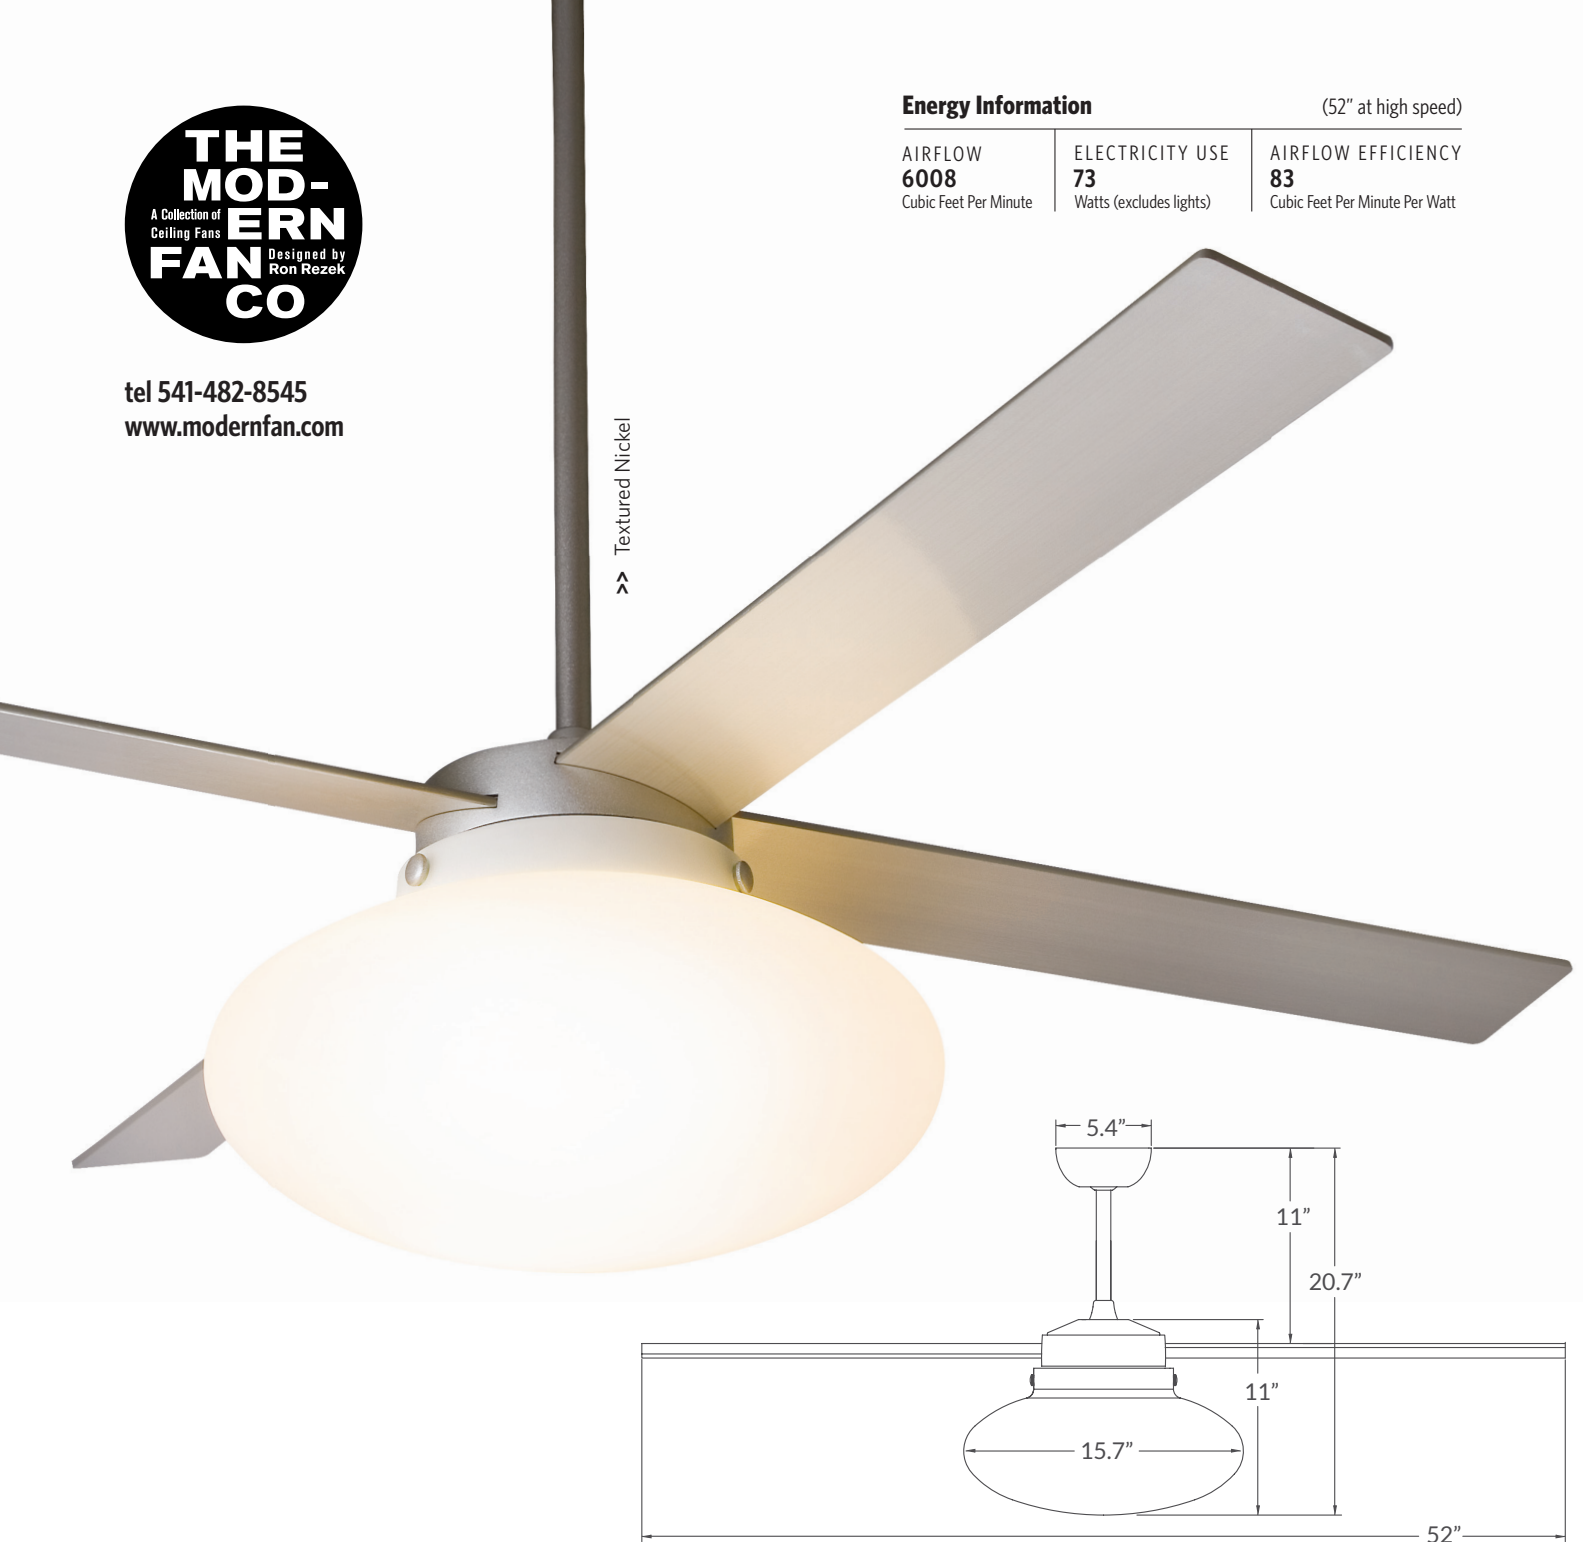

tel 541-482-8545
www.modernfan.com

Energy Information

(52" at high speed)

AIRFLOW
6008
Cubic Feet Per Minute

ELECTRICITY USE
73
Watts (excludes lights)

AIRFLOW EFFICIENCY
83
Cubic Feet Per Minute Per Watt

Cloud

Includes 8" down rod, yielding 20.7" overall length.
Optional down rods available.

	Finish	Blade Span	Blade Color	Light Option	Control Option
#CLD-					
	▲ TN Textured Nickel	▲ 52 52" Span	▲ WH White ▲ NK Nickel	▲ LED 20W LED	▲ 002 Fan & Light - 3 Wire ▲ 003 Handheld Remote ▲ 004 Fan & Light - 2 Wire ▲ 005 Wall/Remote Combo

Cloud Special Notes

1. To prevent restriction of airflow, the Cloud is best suited for 9-foot ceiling or higher.