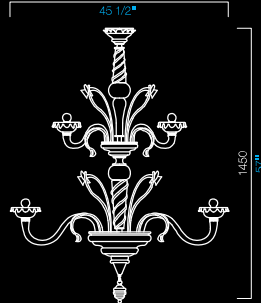

4797

4797/02

4797/06

4797/08

4797/12

4797/18

82

COLORI DISPONIBILI
AVAILABLE COLORS

ND
nero decoro oro
black with gold decorations

RD
rosso decoro oro
red with gold decorations

VD
viola decoro oro
violet with gold decorations