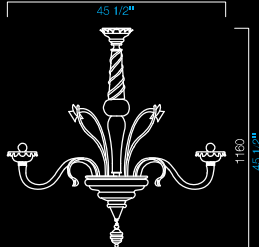

4797

4797/02

4797/06

4797/08

4797/12

4797/18

82

COLORI DISPONIBILI
AVAILABLE COLORS

ND
nero decoro oro
black with gold decorations

RD
rosso decoro oro
red with gold decorations

VD
viola decoro oro
violet with gold decorations