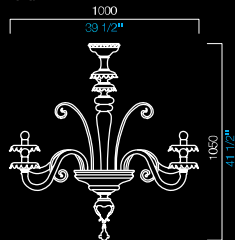

4513

4513.02

4513.05

4513.08

4513/12

78

COLORI DISPONIBILI
AVAILABLE COLORS

ND
nero decoro oro
black with gold decorations

RD
rosso decoro oro
red with gold decorations

VD
viola decoro oro
violet with gold decorations