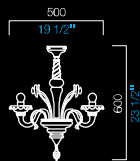

4797

4797/02

4797/06

4797/08

4797/12

4797/18

82

COLORI DISPONIBILI
AVAILABLE COLORS

ND
nero decoro oro
black with gold decorations

RD
rosso decoro oro
red with gold decorations

VD
viola decoro oro
violet with gold decorations