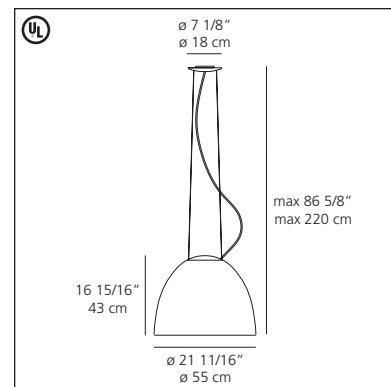

Artemide®

Nur HAL suspension

Nur FLU suspension

Ernesto Gismondi

Cable suspended luminaires providing direct halogen or fluorescent lighting with subtle indirect lighting.

- deep dome shaped body/diffuser in spun aluminum, available in charcoal grey or natural anodized aluminum finish with sanded glass at top of dome
- optional color filter allowing choice of "red" or "blue" effect
- optional anti-glare reflector
- ceiling canopy in steel with grey thermoplastic cover
- suspension cables in stainless steel
- mounting to standard electrical junction boxes

Awards

Design Innovationen - Design
Zentrum Nordrhein Westfalen
Reddot Design Award
2003, 2005, 2006 - Essen (Deutschland)

eco♥design

Nur HAL suspension

halogen source

- 1 x 250W (E26/T10 dbl. env.).....

Nur FLU suspension

fluorescent source

- 1 x 70W (GX24q-6/T4).....

or

- 1 x 120W (2G8/T4).....