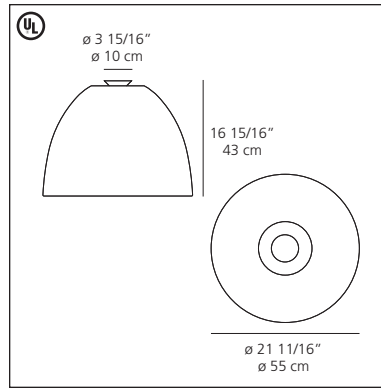

Artemide®

Nur ceiling Nur mini ceiling

Ernesto Gismondi 2008

Ceiling mounted luminaires for direct halogen or fluorescent lighting with subtle indirect lighting creating a halo on the ceiling.

- dome shaped body/diffuser in spun aluminum available in natural aluminum or charcoal grey
- polycarbonate diffuser encased in body to diffuse lamps
- mounting to standard electrical junction boxes