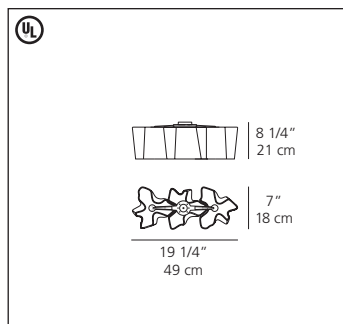

Logico micro ceiling triple linear

incandescent source

• 3 x 60W (E12/G16 1/2).....