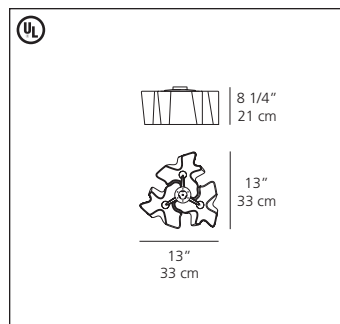

- diffuser in handblown glass with satined finish
- diffuser(s) supporting frame and canopy in die-cast aluminum with pale grey matte lacquered finish
- mounting to standard electrical junction boxes and with provision for additional concealed ceiling fastening for triple and quadruple configurations
- newly redesigned to incorporate compact fluorescent option utilizing GU24 base with integrated ballast and lamp holder

incandescent source

• 1 x 60W (E12/G16 1/2).....

Logico micro ceiling triple linear

incandescent source

• 3 x 60W (E12/G16 1/2).....

Logico micro ceiling triple nested

incandescent source

• 3 x 60W (E12/G16 1/2).....