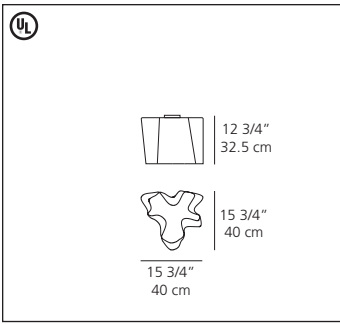

Logico ceiling single

Logico micro ceiling quadruple nested

Logico ceiling triple nested

Logico mini ceiling triple linear

Logico ceiling single

incandescent source

• 1 x 150W (E26/A21).....

or