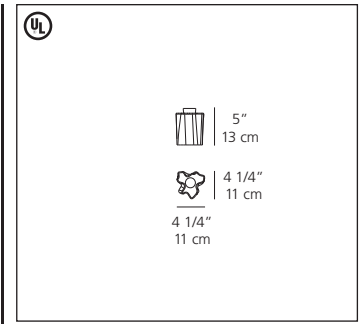

Logico nano ceiling single

incandescent source

• 1 x 60W (E12/G16 1/2).....