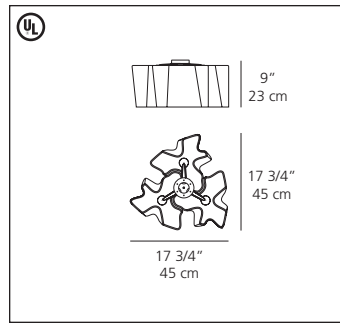

incandescent source

• 3 x 100W (E26/A19).....

or

• 3 x 100W (E26/G25).....

or

fluorescent source

• 3 x 18W (GX24q-2/T4).....

Logico mini ceiling triple nested