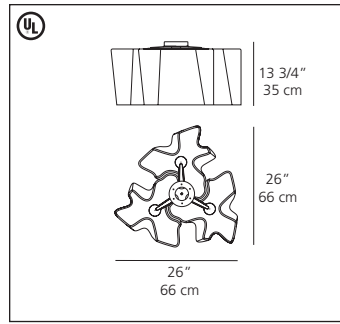

Logico ceiling triple nested

incandescent source

• 3 x 150W (E26/A21).....

or

• 3 x 150W (E26/G40).....

or

fluorescent source

• 3 x 26W (GX24q-3/T4).....