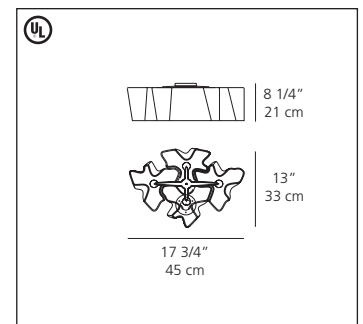

Logico micro ceiling quadruple nested

incandescent source

• 4 x 60W (E12/G16 1/2).....