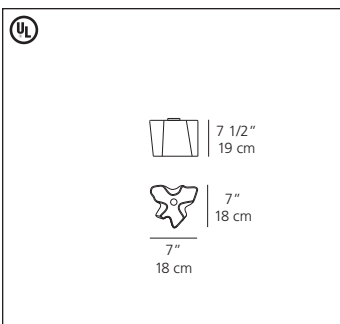

incandescent source

• 4 x 100W (E26/A19).....

or

• 4 x 100W (E26/G25).....

or

fluorescent source

• 4 x 18W (GX24q-2/T4).....

Logico micro ceiling single