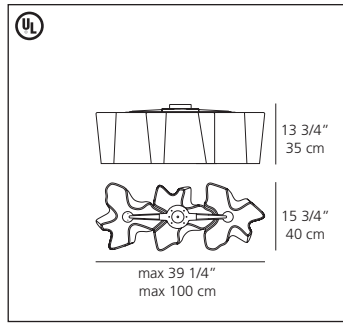

Logico ceiling triple linear

incandescent source

• 3 x 150W (E26/A21).....

or

• 3 x 150W (E26/G40).....

or

fluorescent source

• 3 x 26W (GX24q-3/T4).....