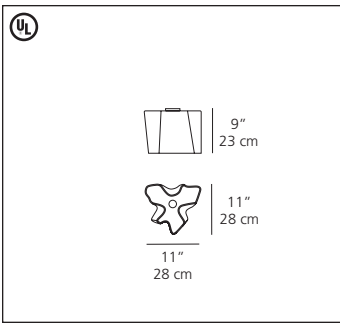

Logico mini ceiling single

incandescent source

• 1 x 100W (E26/A19).....

or

• 1 x 100W (E26/G25).....

or

fluorescent source

• 1 x 18W (GX24q-2/T4).....