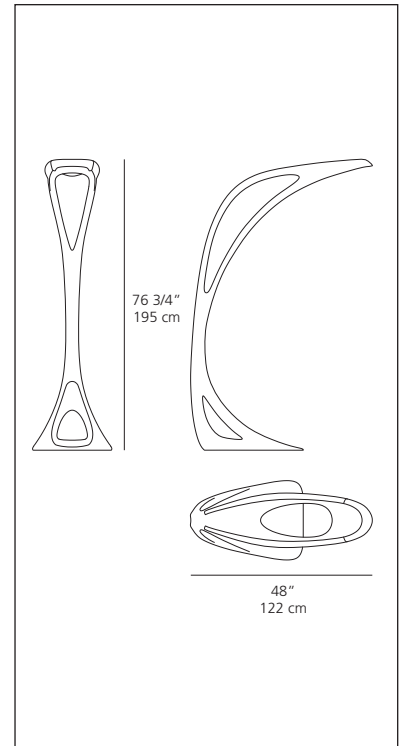

Floor standing luminaire for indirect halogen or fluorescent lighting and direct LED lighting.

- body in injection-molded foam polyurethane
- available in polished black or polished white
- direct LED light and indirect light (halogen or fluorescent) are manageable separately by two dimmers placed on the body

eco♥design

**Genesy floor**

**halogen source**

- 1 x 200W (R7S/T3) supplied.....

+

**LED source**

- 7 LEDs/5W supplied

**fluorescent source**

- 2 x 42W (GX24q-4/T4) supplied.....

+

**LED source**

- 7 LEDs/5W supplied