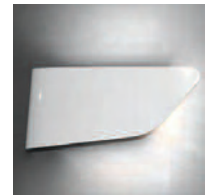

halogen source

- 1 x 200W (R7S/T3) supplied.....

eco♥design

white