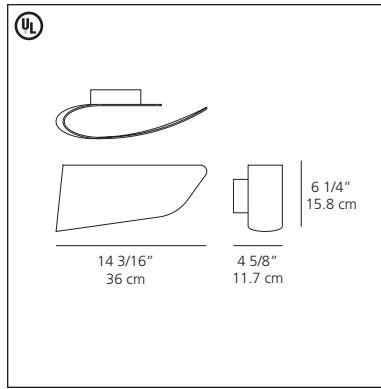

Eurialo wall

Pio & Tito Toso 2008

Wall mounted luminaires for indirect and direct halogen or fluorescent lighting.

- diffuser in molded aluminum with inner reflector in painted white and outer body in white, black, or aluminum
- halogen version suitable for ADA application
- mounting to standard electrical junction boxes