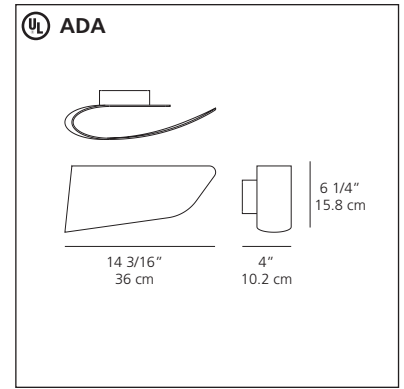

Eurialo wall ADA