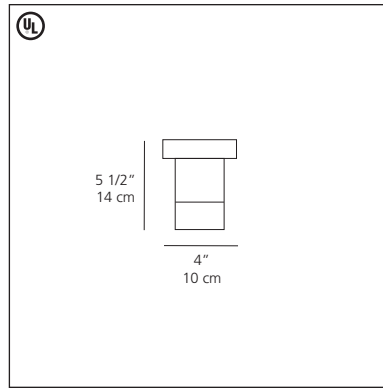

# Dupla HAL ceiling indoor Dupla FLU ceiling indoor & outdoor

Peclar Nalbandian, Ron Rezek

Ceiling mounted luminaires for direct and diffused fluorescent or direct low voltage halogen lighting.

- body in die-cast aluminum with matte grey powder coated finish
- diffuser in die-cast aluminum with silver powder coated finish (halogen version only) or etched white handblown glass
- 120V or 277V fluorescent ballast integrated in lampholder
- 120V or 277V halogen low voltage transformer incorporated in body
- mounting to standard electrical junction boxes