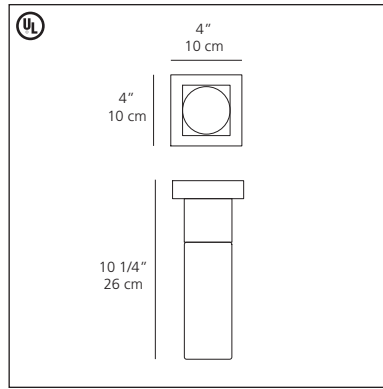

Dupla outdoor FLU ceiling

fluorescent source

- 1 x 18W (G24q-2/T4).....