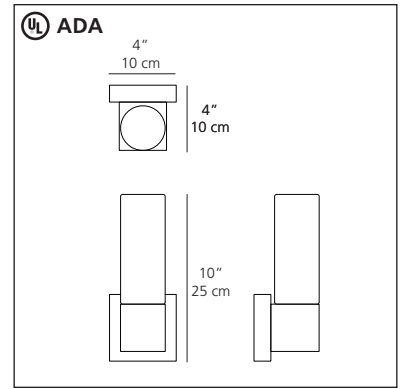

Dupla outdoor FLU single wall