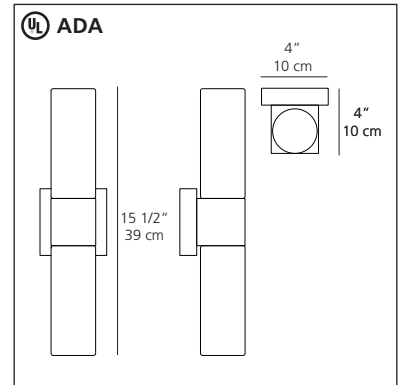

fluorescent source

- 1 x 18W (G24q-2/T4).....

Dupla outdoor FLU double wall

fluorescent source

- 2 x 13W (GX23-2/T4).....