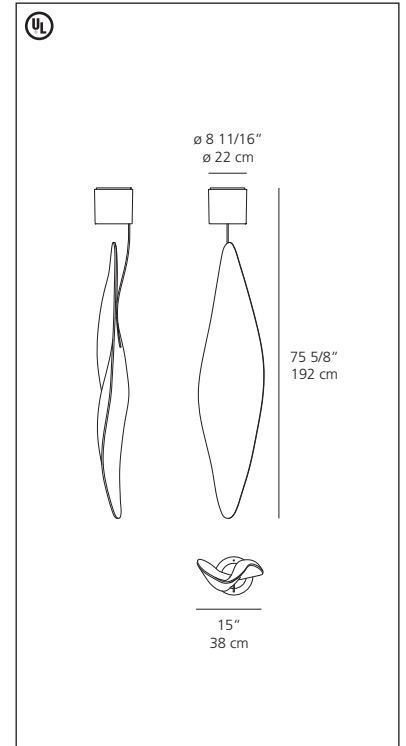

# Cosmic Leaf ceiling

Ross Lovegrove

Ceiling mounted luminaire for diffused halogen lighting.

- diffuser in textured transparent methacrylate
- structure in chromed steel
- canopy in light grey brushed aluminum
- mounting to standard electrical junction boxes