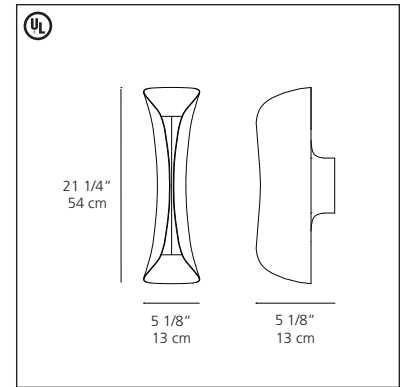

Artemide® Cadmo wall

Karim Rashid 2010

Wall mounted luminaire for direct and indirect fluorescent lighting.

- body in aluminum with exterior in black, white, or red painted finish, interior in white painted finish
- wall support bracket mounting to standard electrical junction boxes