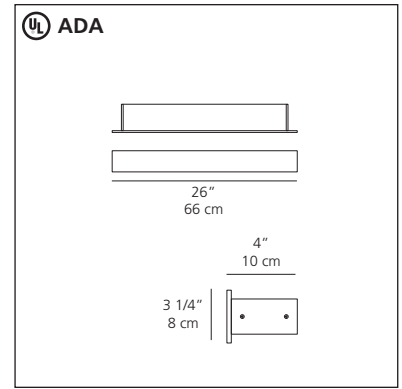

Bliss 26 wall/ceiling