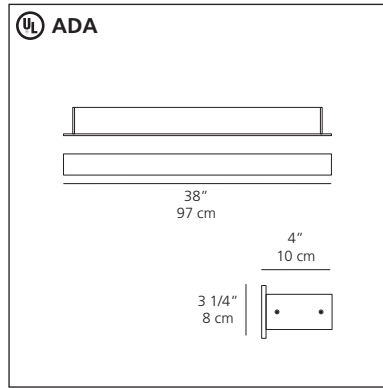

fluorescent source

- 1 x 24W (G5/T5 HO).....

Bliss 38 wall/ceiling

fluorescent source

- 1 x 39W (G5/T5 HO).....