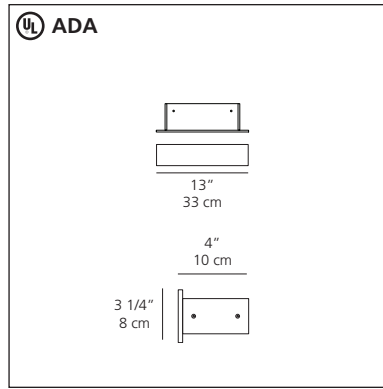

Bliss 13-26-38-50

wall/ceiling

MOODD

Wall or ceiling mounted architectural luminaires for direct and indirect fluorescent lighting.

- support body in extruded anodized natural aluminum
- frontal fascia and side brackets in 1/4" aluminum plate with brushed anodized finish or matte white powder coated finish, chrome plated finish also available for Bliss 13
- upper and lower diffusers in extruded frosted acrylic, in frosted glass for Bliss 13
- 120V electronic ballasts with 277V and dimmable optional
- predisposed for "pig-tail" mounting or single gang/switch electrical junction box mounting
- cover plate supplied for mounting to standard electrical junction boxes