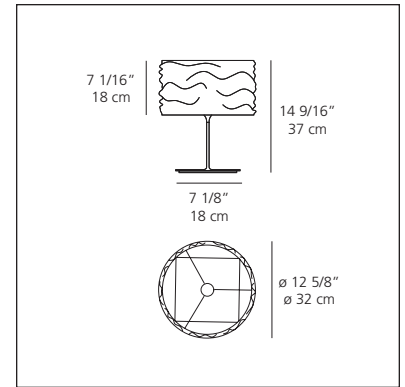

# Artemide® Aqua Cil table

Ross Lovegrove 2008

Table standing luminaire for direct and indirect incandescent or halogen lighting.

- diffuser in mirror-treated aluminum available in polished chrome, polished metallic orange, or polished metallic blue
- base and structure in die-cast aluminum, stem in steel, satin chrome finish
- touch dimmer on body