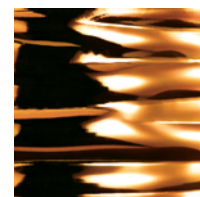

Artemide® Aqua Cil floor

Ross Lovegrove 2008

Floor standing luminaire for direct and indirect halogen lighting.

- diffuser in mirror-treated aluminum available in polished chrome, polished metallic orange, or polished metallic blue
- base in die-cast aluminum with satin chrome steel stem
- touch dimmer on body

Aqua Cil floor

halogen source

- 1 x 250W (E26/T10 dbl. env.).....

polished metallic blue

polished metallic orange

polished chrome