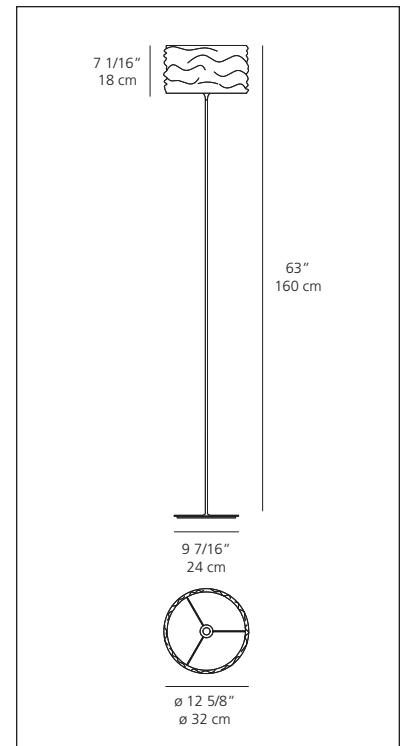

Artemide® Aqua Cil floor

Ross Lovegrove 2008

Floor standing luminaire for direct and indirect halogen lighting.

- diffuser in mirror-treated aluminum available in polished chrome, polished metallic orange, or polished metallic blue
- base in die-cast aluminum with satin chrome steel stem
- touch dimmer on body

Aqua Cil floor

halogen source

- 1 x 250W (E26/T10 dbl. env.).....

polished metallic blue

polished metallic orange

polished chrome