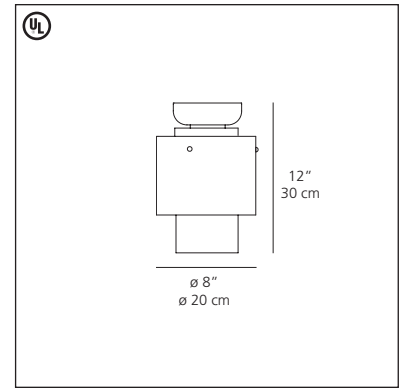

# Ambit ceiling

Ron Rezek

Ceiling mounted luminaire for direct and diffused incandescent or fluorescent lighting.

- inner diffuser in etched white handblown glass
- outer diffuser in white etched handblown glass
- canopy and diffuser support rods in matte nickel painted steel or matte white powder coated steel
- ballast housed in ceiling canopy for fluorescent version
- mounting to standard electrical junction boxes

## Ambit ceiling