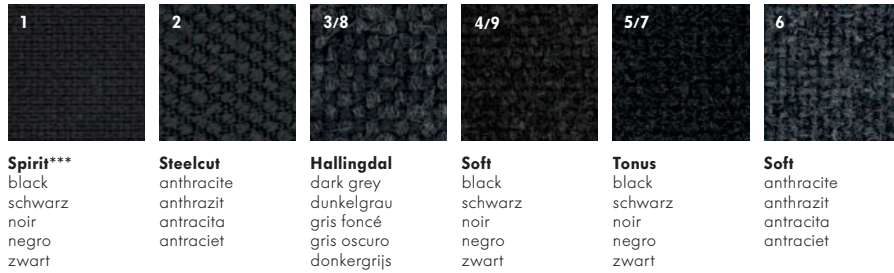

1 Spirit***
black
schwarz
noir
negro
zwart

2 Steelcut
anthracite
anthrazit
antracita
antraciet

3/8 Hallingdal
dark grey
dunkelgrau
gris foncé
gris oscuro
donkergrijs

4/9 Soft
black
schwarz
noir
negro
zwart

5/7 Tonus
black
schwarz
noir
negro
zwart

6 Soft
anthracite
anthrazit
antracita
antraciet

Polder Sofa (not for UK)
dark brown
dunkelbraun
brun foncé
marrón oscuro
donkerbruin