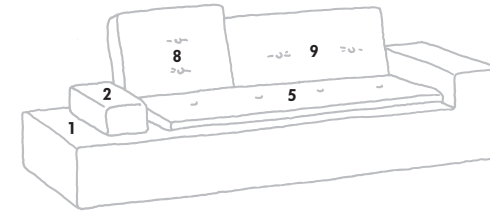

Polder Sofa XS Leather

Polder Sofa XS Leder

HOME, OFFICE