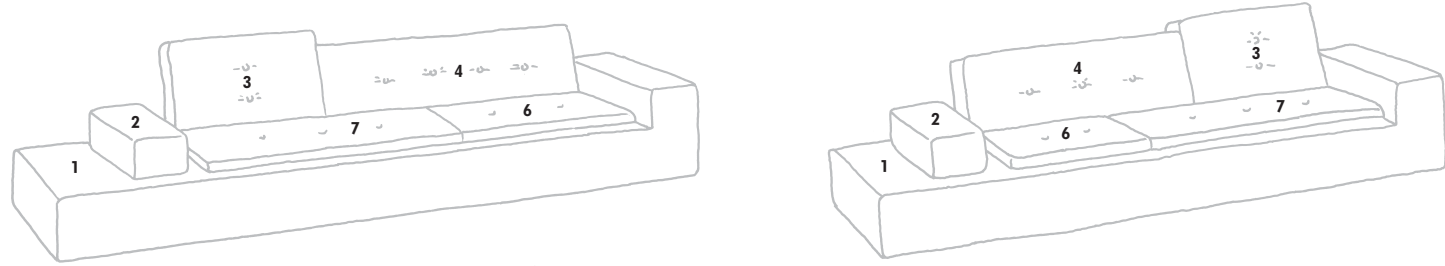

Polder Sofa XS, XL, XXL

HOME

Polder Sofa
anthracite
anthrazit
antracita
antraciet