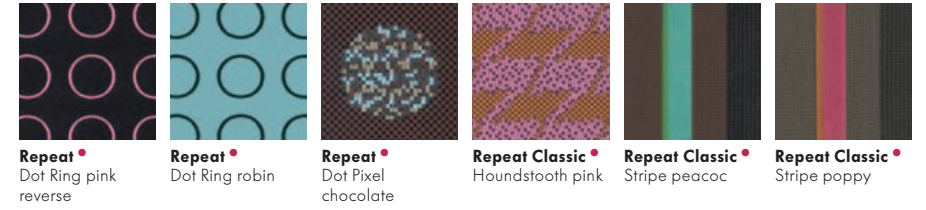

Repeat by Hella Jongerius*

Provided by Maharam, New York

HOME

Cushions

Repeat •
Dot Ring pink
reverse

Repeat •
Dot Ring robin

Repeat •
Dot Pixel
chocolate

Repeat Classic •
Houndstooth pink

Repeat Classic •
Stripe peacoc

Repeat Classic •
Stripe poppy